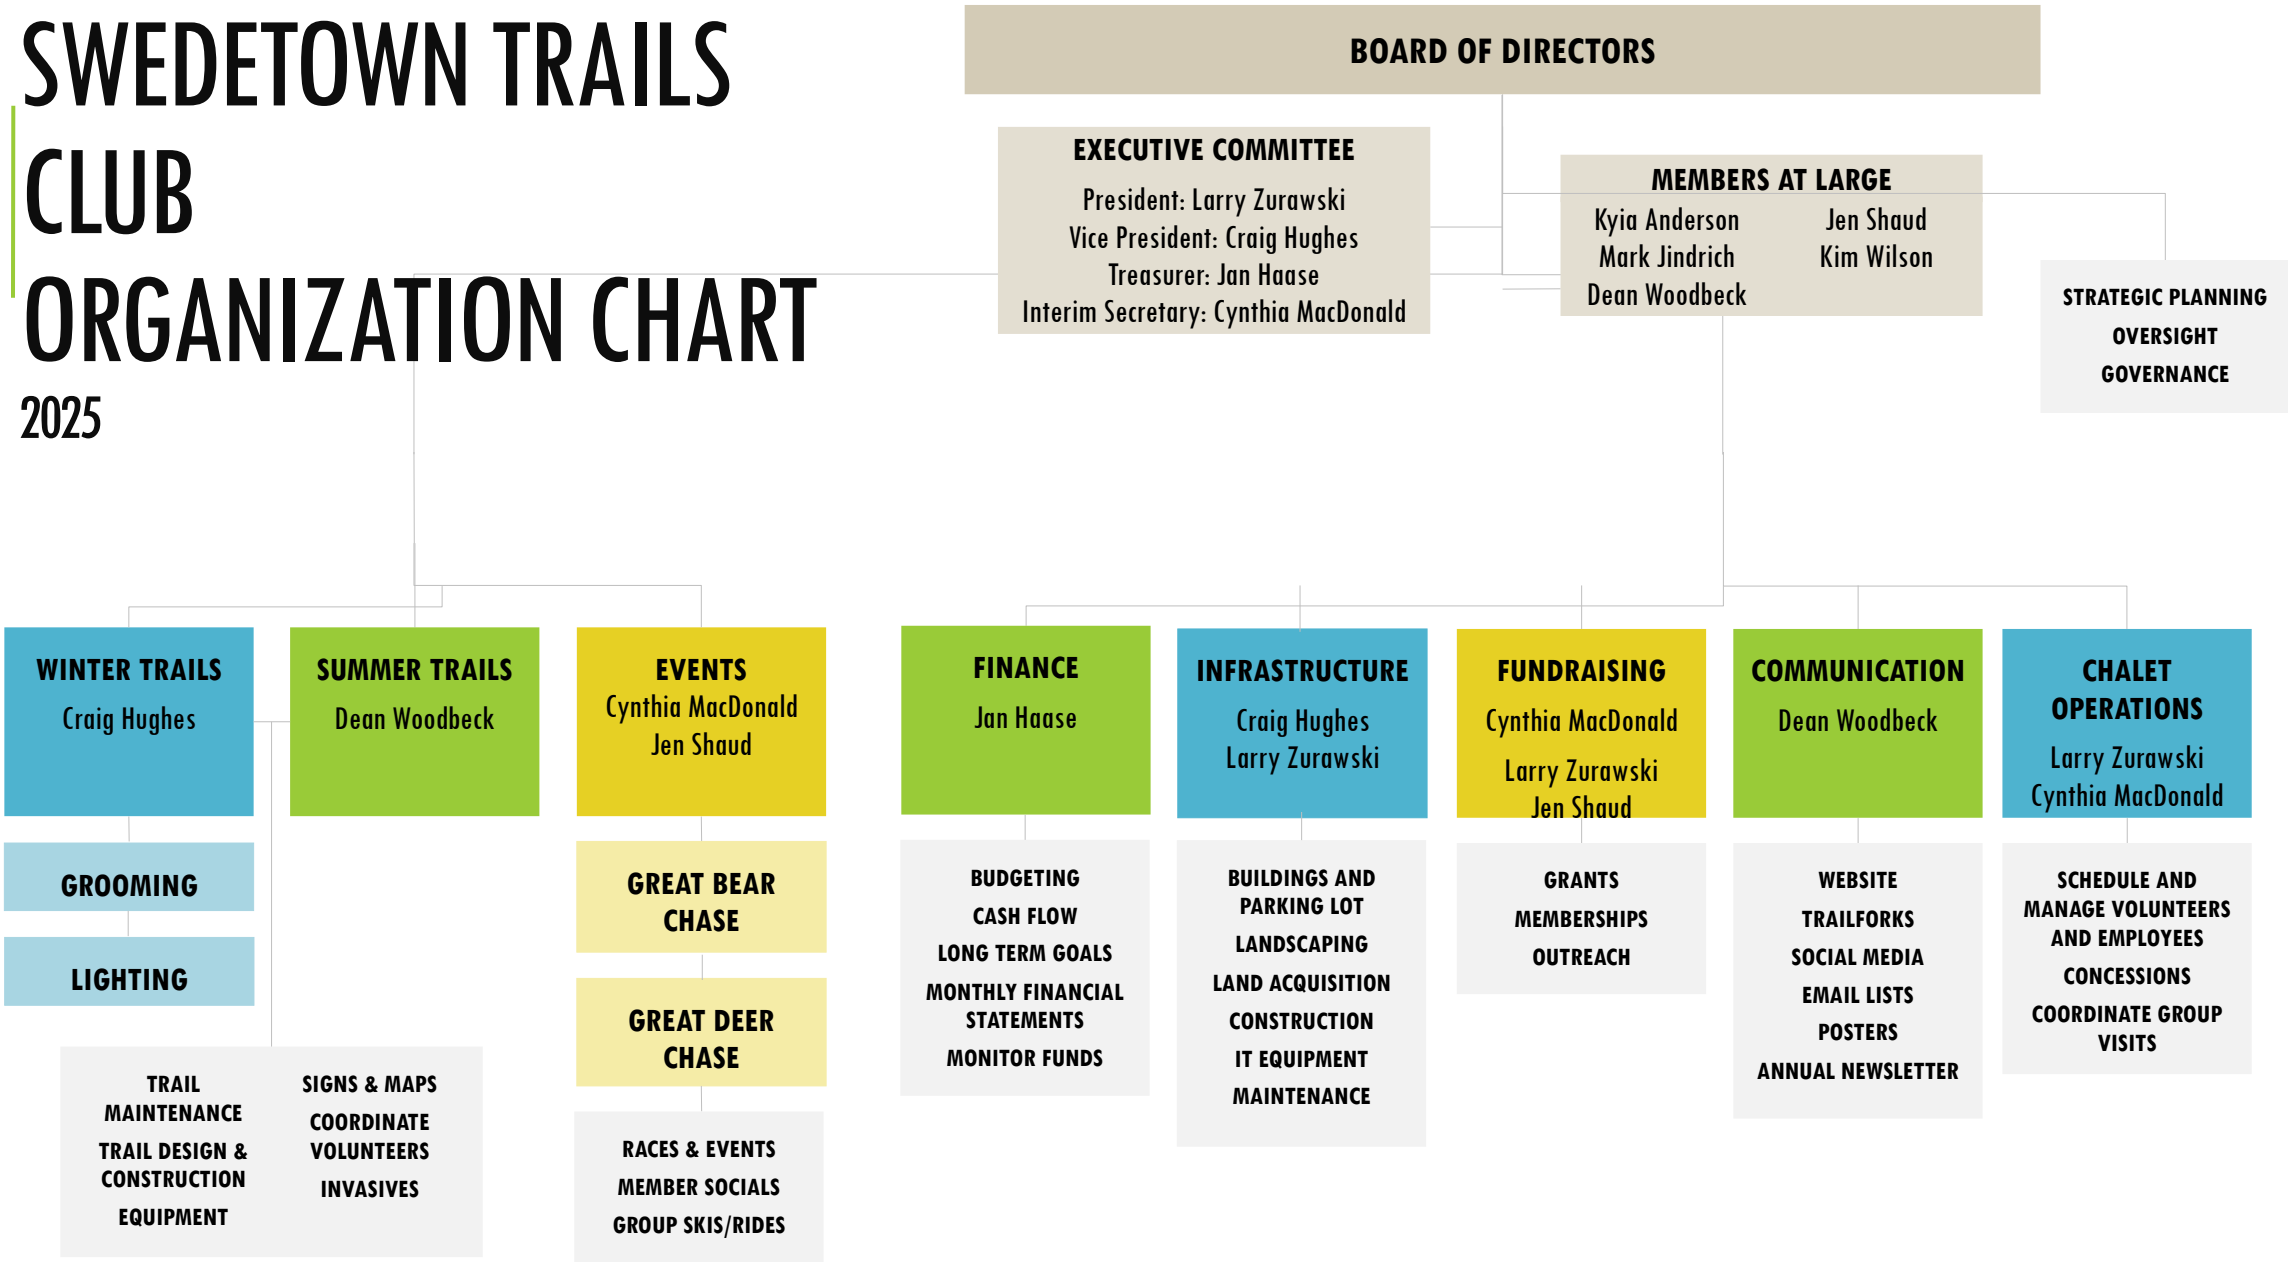

# SWEDETOWN TRAILS CLUB ORGANIZATION CHART 2025

Last Updated: 06/05/2025