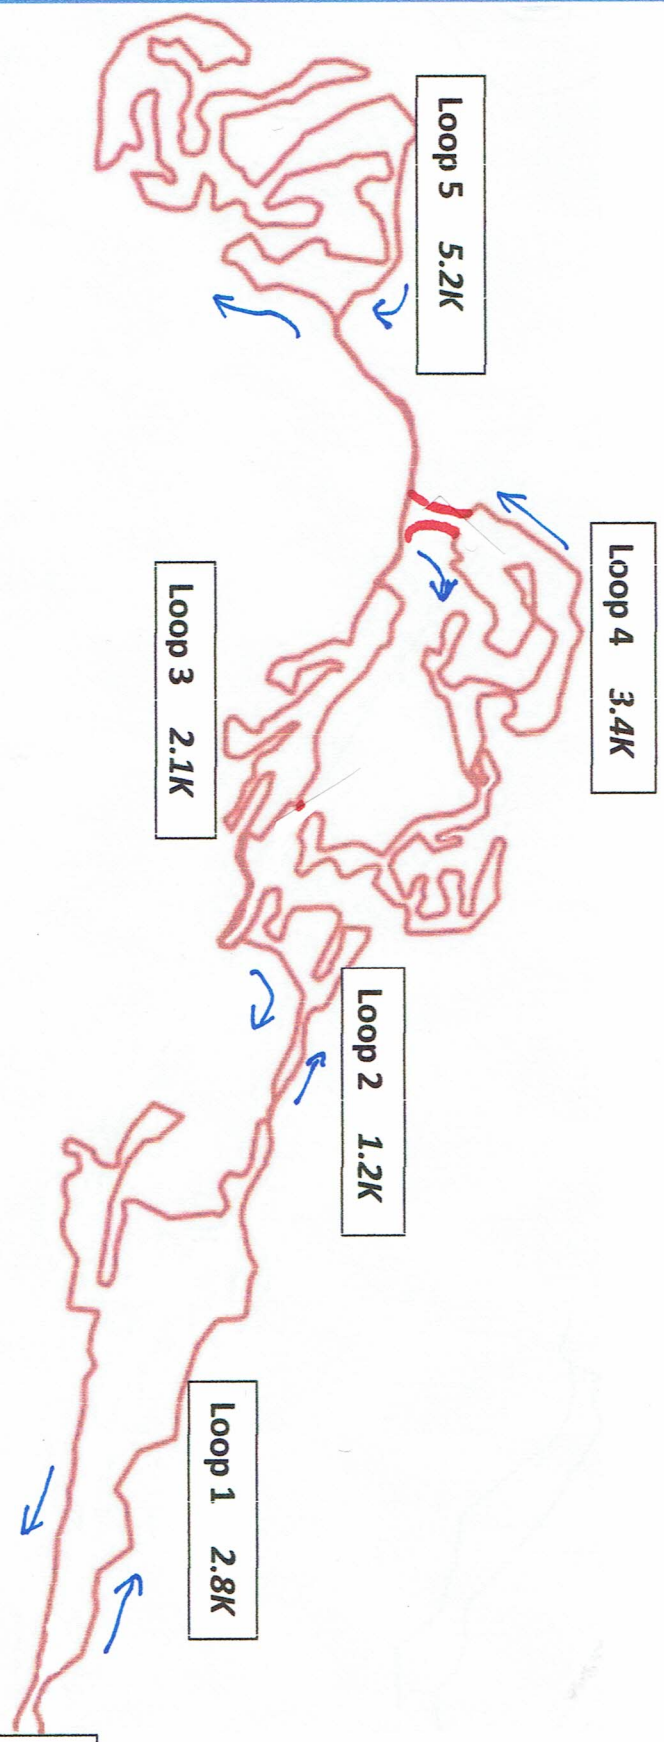

Swedetown Trails Fatbike Trail Map

No dogs on this snowbike trail starting at Swedetown main trailhead at the Swedetown Chalet.
Snowbikes and dogs ARE allowed at Multi-Use Trails starting at Woodland Road trailhead.

Start at Big Map